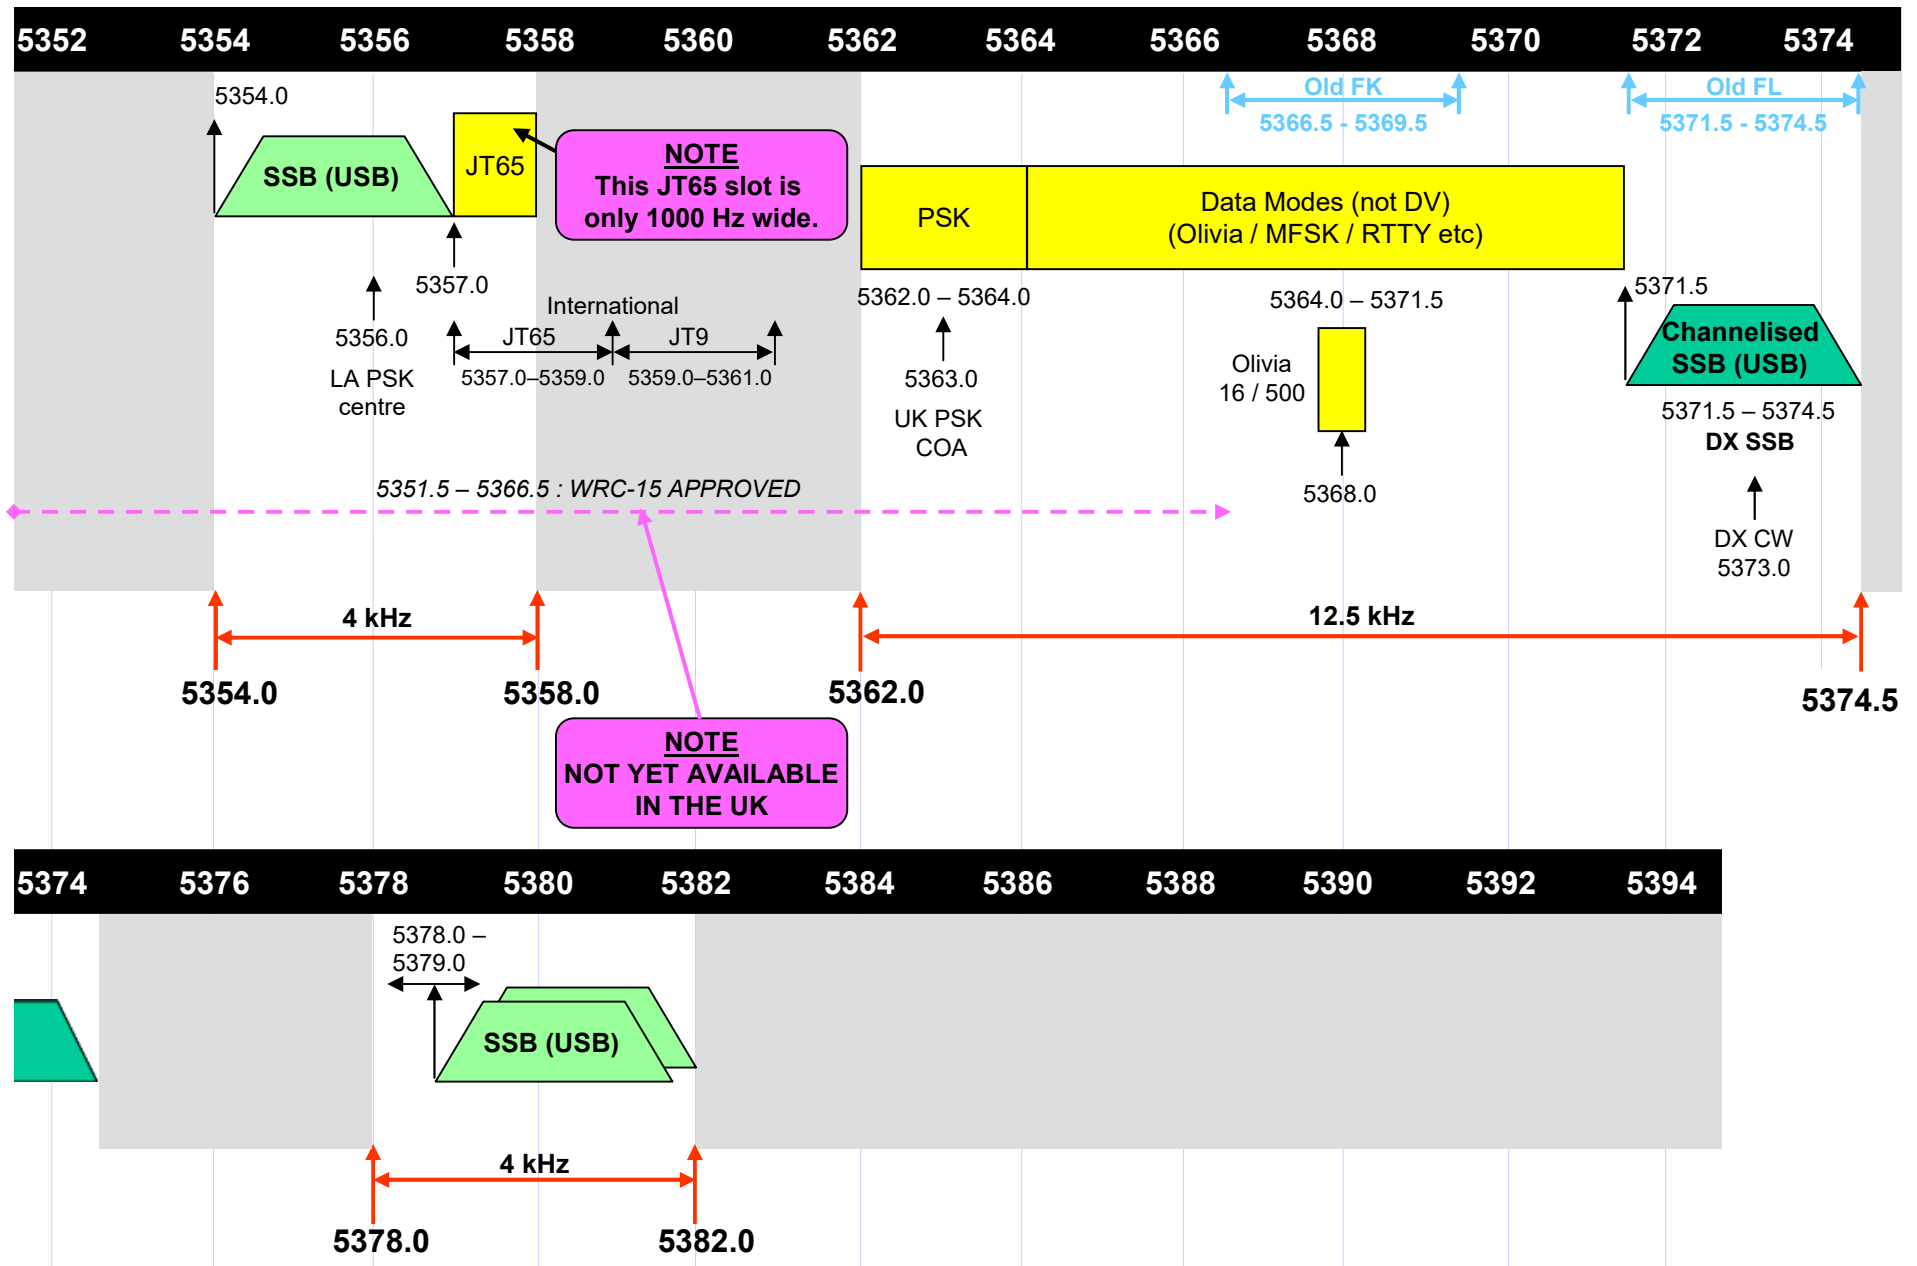

UK 60m BAND UTILIZATION CHART

v160429

All dial frequencies are USB
except where stated otherwise

29 April 2016

Compiled by Ian Wade, G3NRW (g3nrw@g3nrw.net)

NOTE The "UK 60m Band Utilization Chart" is exactly that. It is *not* a "bandplan". It is *not* "official". Rather, it is an attempt to graphically portray the actual current activity on the "new" UK 60m band since it was released on 1 January 2013. The **light blue** lettered channels (for example, "Old FA", "Old FB" etc) are pre-2013 UK legacy allocations. The "Channelised SSB (USB)" channels (in **dark green**) are fixed frequency allocations that align with the pre-2013 allocations. The other SSB channels (in **light green**) are typically heard over the indicated frequency ranges. For information on non-UK allocations, see the **Worldwide Amateur 5 MHz Allocations Chart** by Paul Gaskell, G4MWO <https://www.dropbox.com/s/b8dm3fi62i1qajy/5%20MHz%20Newsletter.pdf>

UK 60m BAND UTILIZATION CHART

v160429

All dial frequencies are USB
except where stated otherwise

29 April 2016

UK 60m BAND UTILIZATION CHART

v160429

All dial frequencies are USB
except where stated otherwise

29 April 2016

UK 60m BAND UTILIZATION CHART

v160429

All dial frequencies are USB
except where stated otherwise

29 April 2016