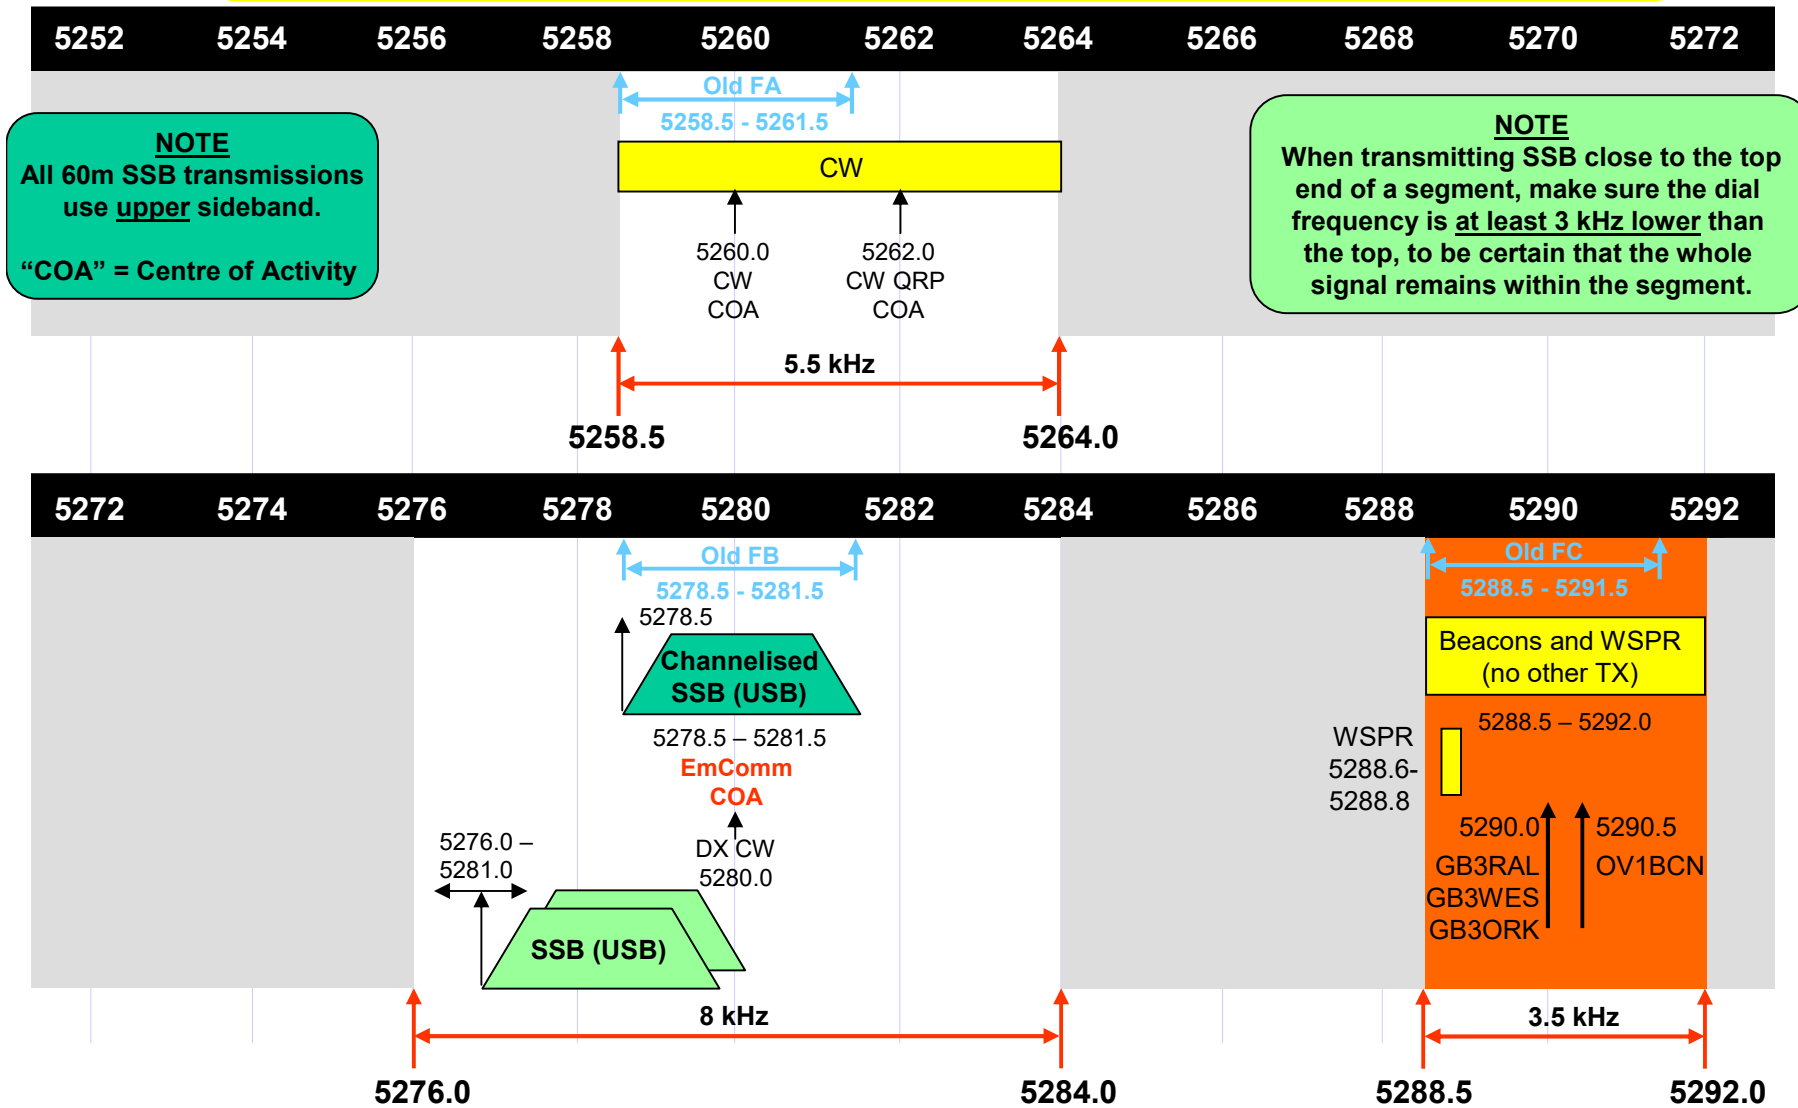

UK 60m BAND UTILIZATION CHART

v160429

All dial frequencies are USB
except where stated otherwise

29 April 2016

Compiled by Ian Wade, G3NRW (g3nrw@g3nrw.net)

NOTE The "UK 60m Band Utilization Chart" is exactly that. It is *not* a "bandplan". It is *not* "official". Rather, it is an attempt to graphically portray the actual current activity on the "new" UK 60m band since it was released on 1 January 2013. The **light blue** lettered channels (for example, "Old FA", "Old FB" etc) are pre-2013 UK legacy allocations. The "Channelised SSB (USB)" channels (in **dark green**) are fixed frequency allocations that align with the pre-2013 allocations. The other SSB channels (in **light green**) are typically heard over the indicated frequency ranges. For information on non-UK allocations, see the **Worldwide Amateur 5 MHz Allocations Chart** by Paul Gaskell, G4MWO <https://www.dropbox.com/s/b8dm3fi62i1qajy/5%20MHz%20Newsletter.pdf>

UK 60m BAND UTILIZATION CHART

v160429

All dial frequencies are USB
except where stated otherwise

29 April 2016

UK 60m BAND UTILIZATION CHART

v160429

All dial frequencies are USB
except where stated otherwise

29 April 2016

UK 60m BAND UTILIZATION CHART

v160429

All dial frequencies are USB
except where stated otherwise

29 April 2016