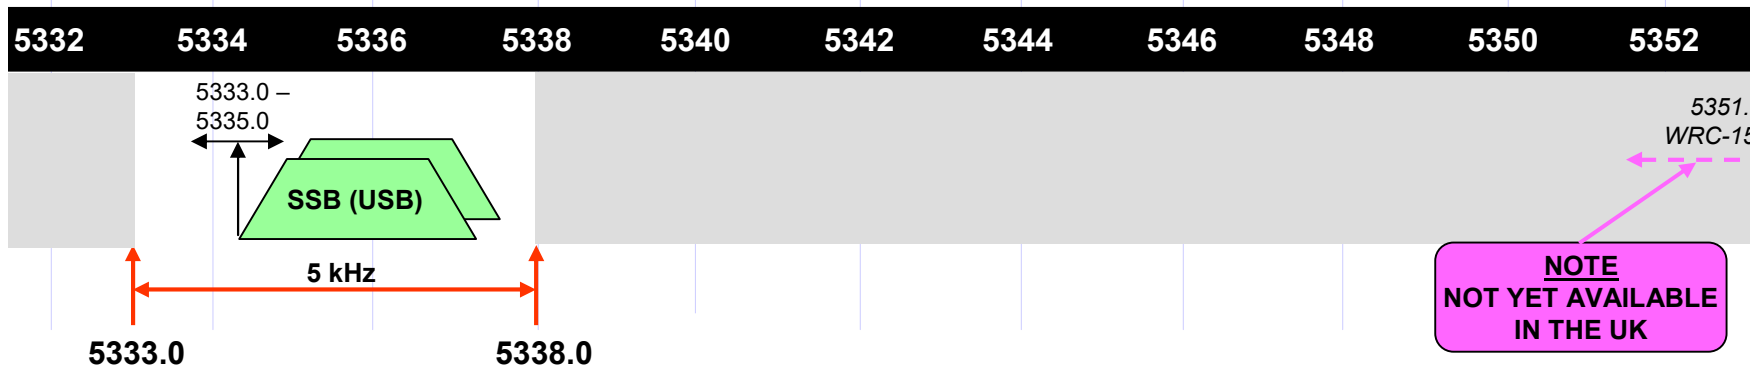

UK 60m BAND UTILIZATION CHART

v160429

All dial frequencies are USB
except where stated otherwise

29 April 2016

Compiled by Ian Wade, G3NRW (g3nrw@g3nrw.net)

NOTE The "UK 60m Band Utilization Chart" is exactly that. It is *not* a "bandplan". It is *not* "official". Rather, it is an attempt to graphically portray the actual current activity on the "new" UK 60m band since it was released on 1 January 2013. The **light blue** lettered channels (for example, "Old FA", "Old FB" etc) are pre-2013 UK legacy allocations. The "Channelised SSB (USB)" channels (in **dark green**) are fixed frequency allocations that align with the pre-2013 allocations. The other SSB channels (in **light green**) are typically heard over the indicated frequency ranges. For information on non-UK allocations, see the **Worldwide Amateur 5 MHz Allocations Chart** by Paul Gaskell, G4MWO <https://www.dropbox.com/s/b8dm3fi62i1qajy/5%20MHz%20Newsletter.pdf>

UK 60m BAND UTILIZATION CHART

v160429

All dial frequencies are USB
except where stated otherwise

29 April 2016

UK 60m BAND UTILIZATION CHART

v160429

All dial frequencies are USB
except where stated otherwise

29 April 2016

UK 60m BAND UTILIZATION CHART

v160429

All dial frequencies are USB
except where stated otherwise

29 April 2016