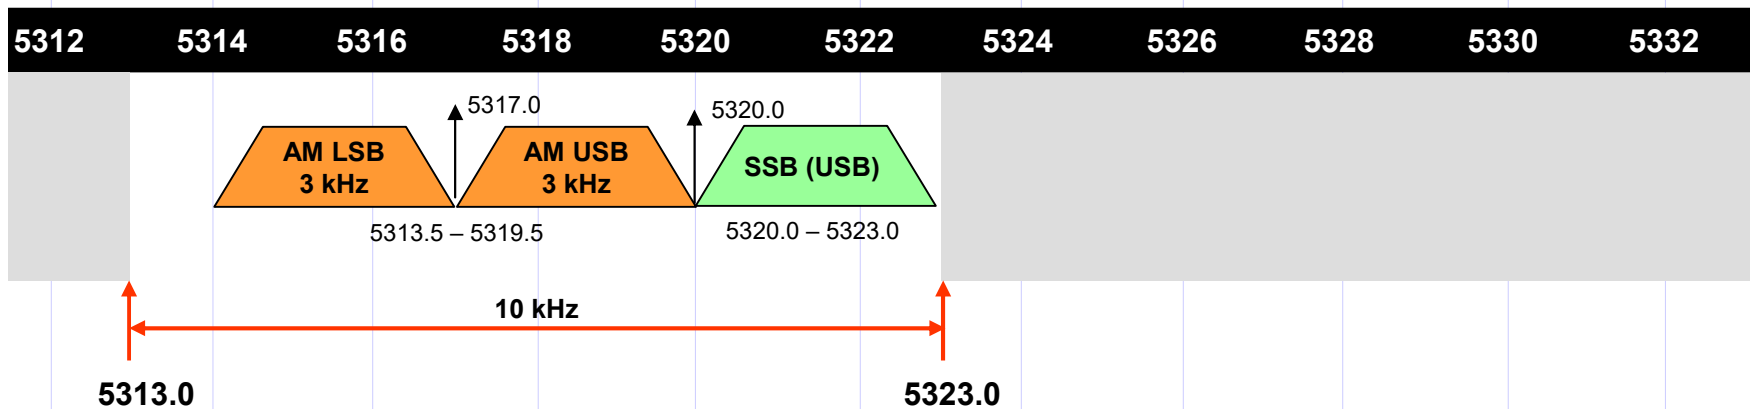

UK 60m BAND UTILIZATION CHART

v160429

All dial frequencies are USB
except where stated otherwise

29 April 2016

Compiled by Ian Wade, G3NRW (g3nrw@g3nrw.net)

NOTE The "UK 60m Band Utilization Chart" is exactly that. It is *not* a "bandplan". It is *not* "official". Rather, it is an attempt to graphically portray the actual current activity on the "new" UK 60m band since it was released on 1 January 2013. The **light blue** lettered channels (for example, "Old FA", "Old FB" etc) are pre-2013 UK legacy allocations. The "Channelised SSB (USB)" channels (in **dark green**) are fixed frequency allocations that align with the pre-2013 allocations. The other SSB channels (in **light green**) are typically heard over the indicated frequency ranges. For information on non-UK allocations, see the **Worldwide Amateur 5 MHz Allocations Chart** by Paul Gaskell, G4MWO <https://www.dropbox.com/s/b8dm3fi62i1qajy/5%20MHz%20Newsletter.pdf>

UK 60m BAND UTILIZATION CHART

v160429

All dial frequencies are USB
except where stated otherwise

29 April 2016

UK 60m BAND UTILIZATION CHART

v160429

All dial frequencies are USB
except where stated otherwise

29 April 2016

UK 60m BAND UTILIZATION CHART

v160429

All dial frequencies are USB
except where stated otherwise

29 April 2016