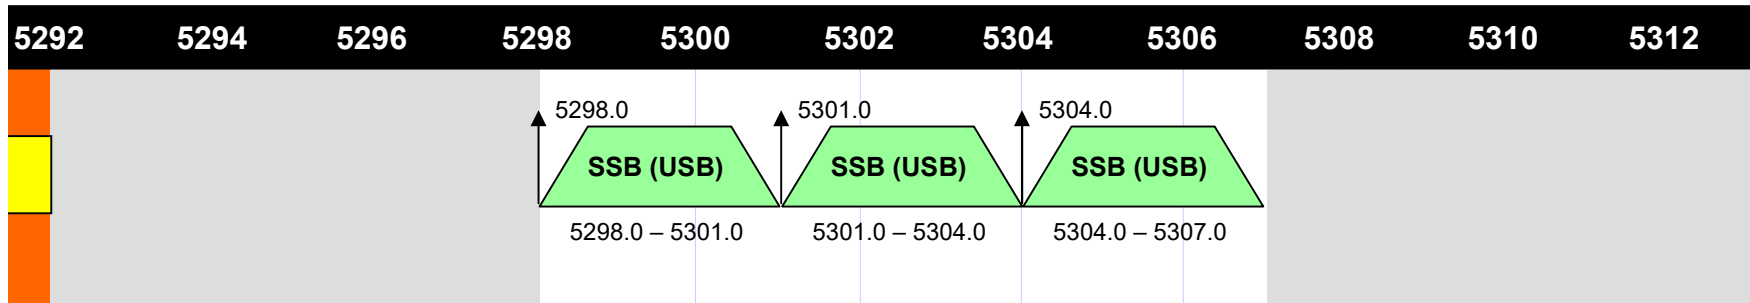

UK 60m BAND UTILIZATION CHART

v160429

All dial frequencies are USB
except where stated otherwise

29 April 2016